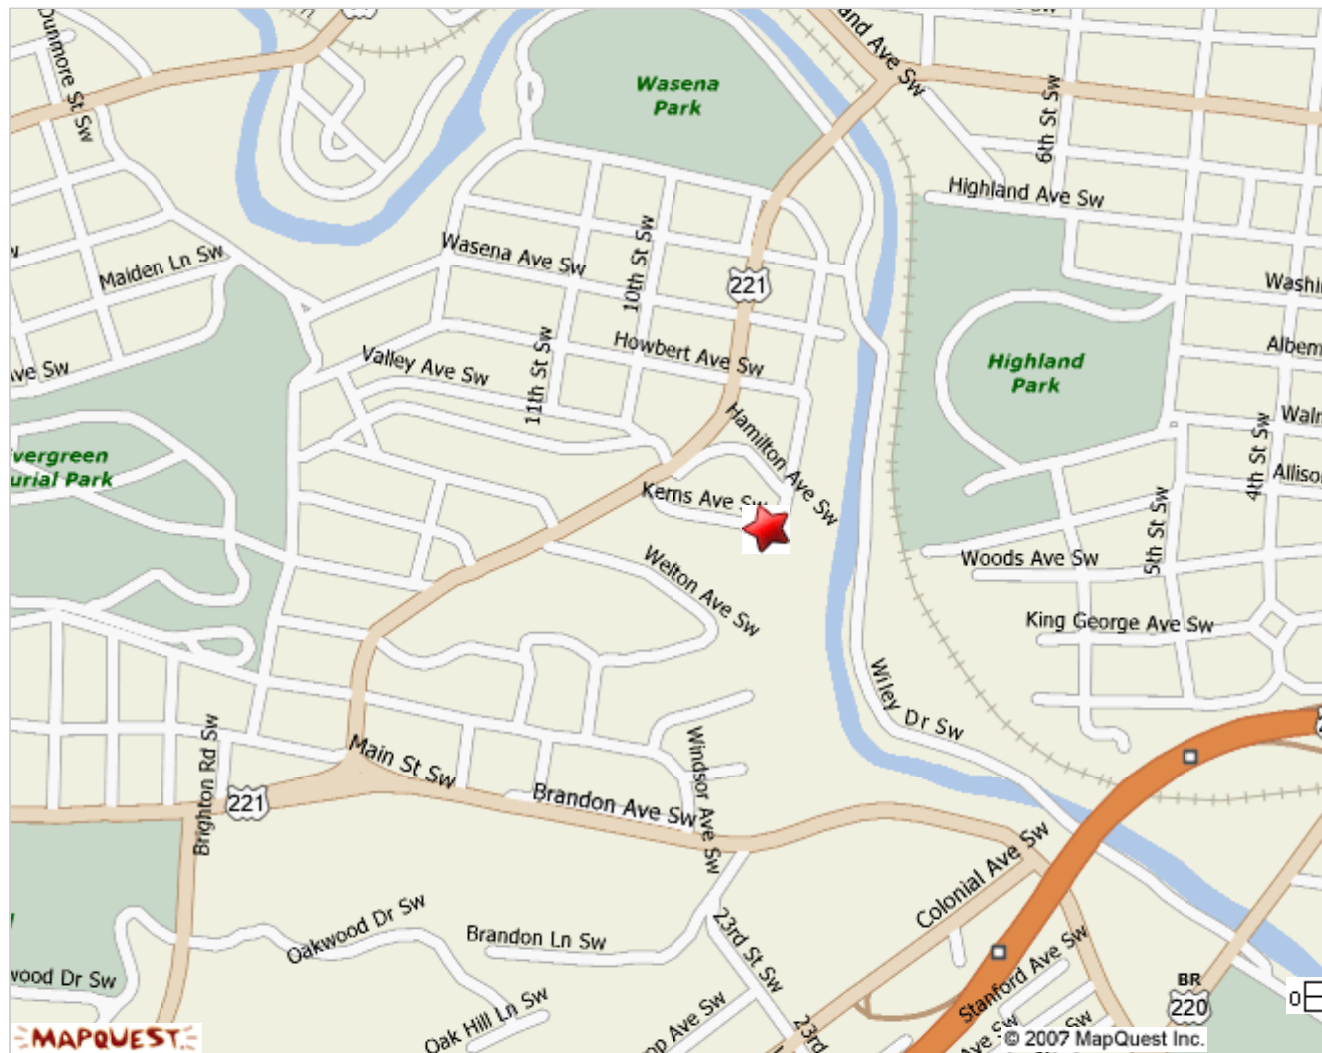

**Sorry!** When printing directly from the browser your map may be incorrectly cropped. To print the entire map, try clicking the **"Printer-Friendly"** link at the top of your results page.

## ★ 802 Kerns Ave Sw

Roanoke, VA 24015-1818, US

**Sorry!** When printing directly from the browser your map may be incorrectly cropped. To print the entire map, try clicking the **"Printer-Friendly"** link at the top of your results page.