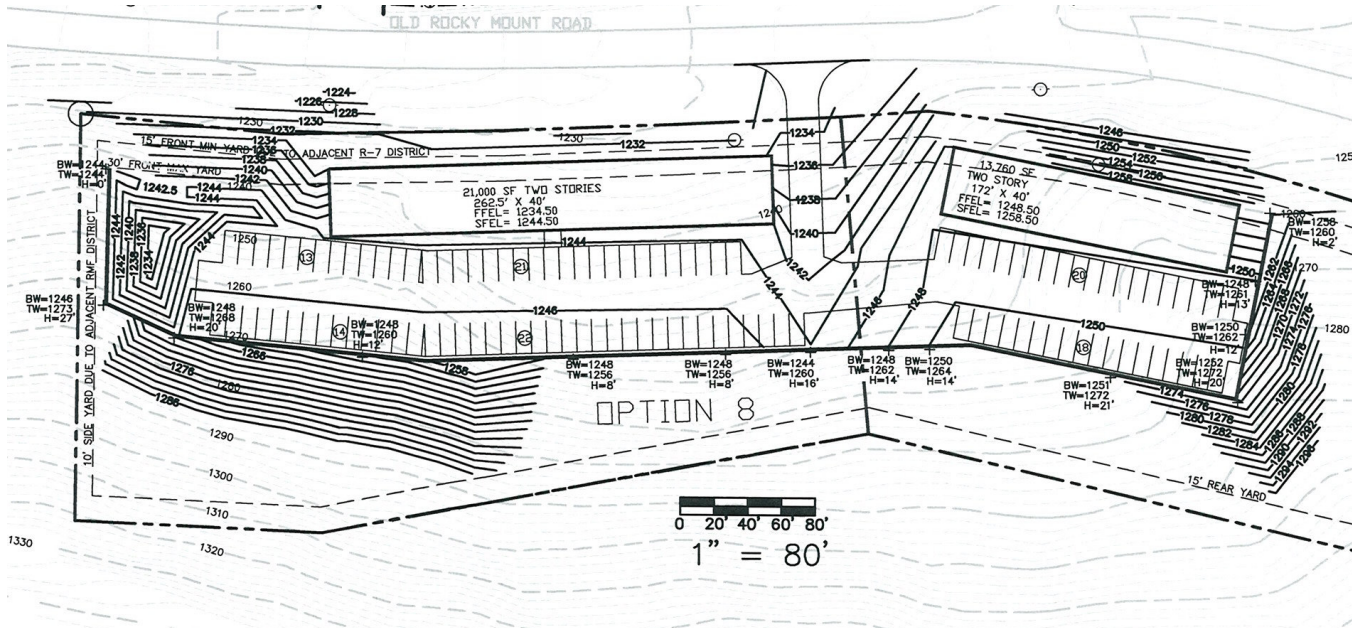

## OLD ROCKY MOUNT ROAD ROANOKE, VA 24014

- SW County
- Great office location
- Various office suite configurations available,  
from 3,000 to 20,000 square feet

Contact: Tom Branch or Mike Branch  
Branch Management Corp.  
4552 Franklin Road, S.W.  
Roanoke, VA 24014  
Phone: 540-774-1208  
Fax: 540-774-1359  
Email: [bmc@branchmgt.com](mailto:bmc@branchmgt.com)  
Website: [www.branchmgt.com](http://www.branchmgt.com)