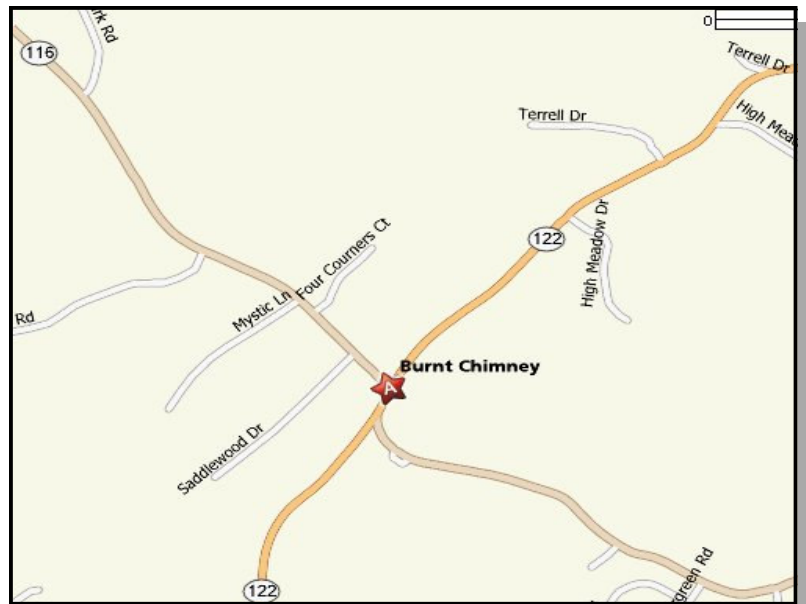

## 20 JUBAL EARLY HWY WIRTZ, VA

- 2,873 square feet
- 1.25 acres
- Corner lot
- Located at the intersection of Route 116 and 122

Contact: Tom Branch or Mike Branch

Branch Management Corp.  
4552 Franklin Road, S.W.  
Roanoke, VA 24014  
Phone: 540-774-1208  
Fax: 540-774-1359  
Email: [BMC@BranchMgt.com](mailto:BMC@BranchMgt.com)  
Website: [www.branchmgt.com](http://www.branchmgt.com)